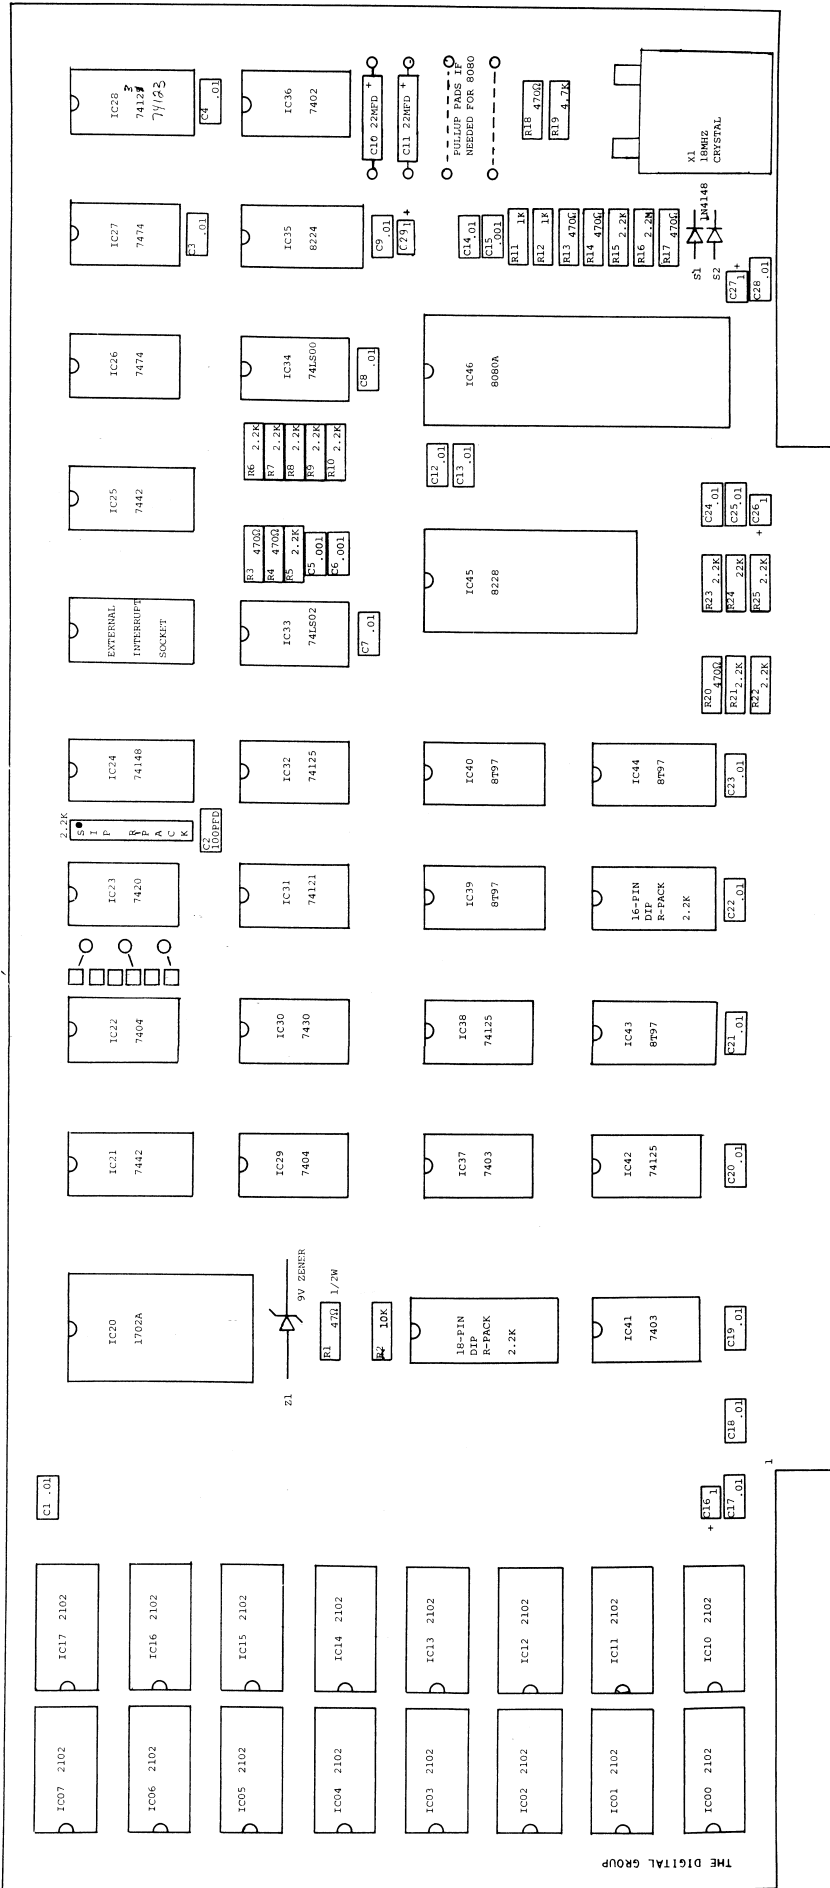

DIGITAL GROUP SYSTEMS 8080A CPU CARD - COMPONENT LAYOUT

THE DIGITAL GROUP